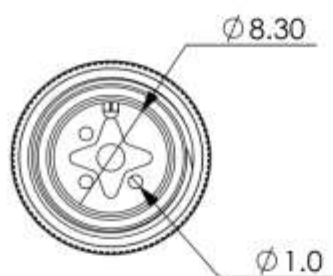

mm

日期:
date:

'07/01/23

繪圖:
drwn by:

DanielShyr

比例:
scale:

2 : 1

版本:
version:

V. 1.0

核准:
aprvid by:

SkyShyr

No.	Description	Material	Treat	Q'ty
4	Terminals	Brass	Gold Ptd.	3
3	Ring	NBR		1
2	Screw Cap	Brass	Nickel Ptd.	1
1	Housing	PBT+GF15%		1

俞昌有限公司 YEU TSANG CO. LTD.	品名: ITEM :	3P M12 WATER TIGHT CABLE PLUG MOLDING TYPE			一般公差	SHEET: 1 1	單位: unit:	mm	日期: date:	'07/01/23	繪圖: drwn by:	DanielShyr
	料號: PART NO.	WP1203PMR	圖號: DRW NO.				.X +/-0.25 .XX +/-0.10	比例: scale:	2 : 1	版本: version:	V. 1.0	核准: aprvid by: