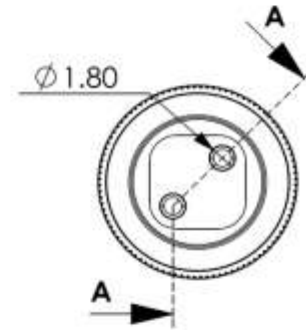

WATERPROOF CONNECTORS

- **IP67 M12 CABLE PLUGS**
- **2.3.4.5.8 PINS**
- **MOLDING TYPE**
- **WP1202PMR**
- **WP1203PMR**
- **WP1204PMR**
- **WP1205PMR**
- **WP1208PMR**
- **WP1208PMRZ**

No.	Description	Material	Treat	Q'ty
1	1202P Housing	PBT		1
2	Screw Cap	Brass	Nickel Ptd.	1
3	Ring	NBR		1
4	Terminals	Brass	Gold Ptd.	2

俞昌有限公司
YEU TSANG CO. LTD.

品名:
ITEM :
料號:
PART NO.

**2P M12 WATER TIGHT
CABLE PLUG**

WP1202PMR

圖號:
DRW NO.

一般公差
.X ± 0.25
.XX ± 0.10

SHEET:
1
1

單位:
unit:

mm

日期:
date:

'07/01/23

繪圖:
drwn by:

DanielShyr

比例:
scale:

2 : 1

版本:
version:

一般公差
.X ± 0.25
.XX ± 0.10

單位: mm
unit: mm
比例: 2:1
scale:

日期: '07/01/23
date:
版本: V. 1.0
version:

繪圖: DanielShyr
drwn by:
核准: SkyShyr
aprld by:

4	Terminals	Brass	Gold Ptd.	5
3	Ring	NBR		1
2	Screw Cap	Brass	Nickel Ptd.	1
1	Housing	PBT+GF15%		1
No.	Description	Material	Treat	Q'ty