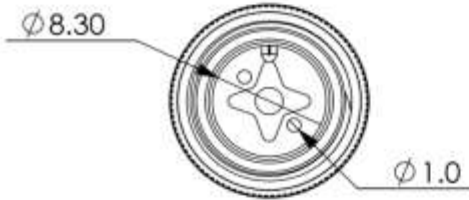

WATERPROOF CONNECTORS

- **IP67 M12 CABLE PLUGS**
- **2.3.4.5.8 PINS**
- **MOLDING TYPE**
- **WP1202PMR**
- **WP1203PMR**
- **WP1204PMR**
- **WP1205PMR**
- **WP1208PMR**
- **WP1208PMRZ**

No.	Description	Material	Treat	Q'ty
1	1202P Housing	PBT		1
2	Screw Cap	Brass	Nickel Ptd.	1
3	Ring	NBR		1
4	Terminals	Brass	Gold Ptd.	2

俞昌有限公司
YEU TSANG CO. LTD.

品名:
ITEM :
料號:
PART NO.

**2P M12 WATER TIGHT
CABLE PLUG**

WP1202PMR

圖號:
DRW NO.

一般公差
.X ± 0.25
.XX ± 0.10

SHEET:
1
1

單位:
unit: