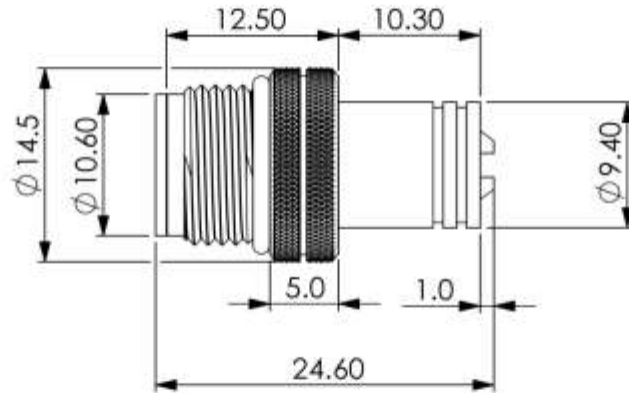

WATERPROOF CONNECTORS

- **IP67 M12 CABLE PLUGS**
- **2.3.4.5.8 PINS**
- **MOLDING TYPE**
- **WP1202PMR**
- **WP1203PMR**
- **WP1204PMR**
- **WP1205PMR**
- **WP1208PMR**
- **WP1208PMRZ**

No.	Description	Material	Treat	Q'ty
1	1202P Housing	PBT		1
2	Screw Cap	Brass	Nickel Ptd.	1
3	Ring	NBR		1
4	Terminals	Brass	Gold Ptd.	2

俞昌有限公司
YEU TSANG CO. LTD.

品名:
ITEM :
料號:
PART NO.

**2P M12 WATER TIGHT
CABLE PLUG**

WP1202PMR

圖號:
DRW NO.

一般公差
.X ± 0.25
.XX ± 0.10

SHEET:
1
1

單位:
unit:

V. 1.0

核准:
aprvid by:

SkyShyr

No.	Description	Material	Treat	Q'ty
4	Terminals	Brass	Gold Ptd.	3
3	Ring	NBR		1
2	Screw Cap	Brass	Nickel Ptd.	1
1	Housing	PBT+GF15%		1

俞昌有限公司 YEU TSANG CO. LTD.	品名: ITEM :	3P M12 WATER TIGHT CABLE PLUG MOLDING TYPE			一般公差	SHEET: 1 1	單位: unit:	mm	日期: date:	'07/01/23	繪圖: drwn by:	DanielShyr
	料號: PART NO.	WP1203PMR	圖號: DRW NO.				.X +/-0.25 .XX +/-0.10	比例: scale:	2 : 1	版本: version:	V. 1.0	核准: aprvid by:

4	Terminals	Brass	Gold Ptd.	4
3	Ring	NBR		1
2	Screw Cap	Brass	Nickel Ptd.	1
1	Housing	PBT+GF15%		1
No.	Description	Material	Treat	Q'ty

俞昌有限公司
YEU TSANG CO. LTD.

品名: **4P M12 WATER TIGHT CABLE PLUG MOLDING TYPE**
ITEM :
料號: **WP1204PMR**
PART NO:
圖號:
DRW NO.