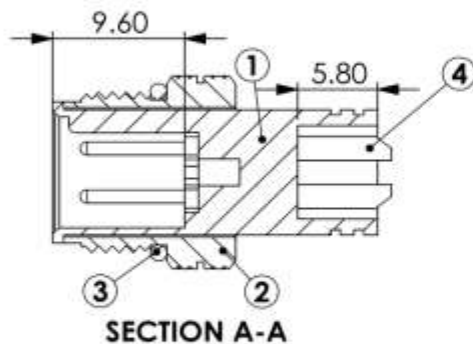

V. 1.0

核准:
aprvid by:

SkyShyr

No.	Description	Material	Treat	Q'ty
4	Terminals	Brass	Gold Ptd.	3
3	Ring	NBR		1
2	Screw Cap	Brass	Nickel Ptd.	1
1	Housing	PBT+GF15%		1

俞昌有限公司 YEU TSANG CO. LTD.	品名: ITEM :	3P M12 WATER TIGHT CABLE PLUG MOLDING TYPE			一般公差	SHEET: 1 1	單位: unit:	mm	日期: date:	'07/01/23	繪圖: drwn by:	DanielShyr
	料號: PART NO.	WP1203PMR	圖號: DRW NO.				.X +/-0.25 .XX +/-0.10	比例: scale:	2 : 1	版本: version:	V. 1.0	核准: aprvid by:

4	Terminals	Brass	Gold Ptd.	4
3	Ring	NBR		1
2	Screw Cap	Brass	Nickel Ptd.	1
1	Housing	PBT+GF15%		1
No.	Description	Material	Treat	Q'ty

俞昌有限公司
YEU TSANG CO. LTD.

品名: **4P M12 WATER TIGHT CABLE PLUG MOLDING TYPE**
ITEM :
料號: **WP1204PMR**
PART NO:
圖號:
DRW NO.

俞昌有限公司 YEU TSANG CO. LTD.	品名: ITEM :	5P M12 WATER TIGHT CABLE PLUG MOLDING TYPE			一般公差	SHEET: 1 1	單位: unit:	mm	日期: date:	'07/01/23	繪圖: drwn by:	DanielShyr
	料號: PART NO.	WP1205PMR	圖號: DRW NO.				.X +/0.25 .XX +/0.10	比例: scale:	2 : 1	版本: version:	V. 1.0	核准: aprvld by: