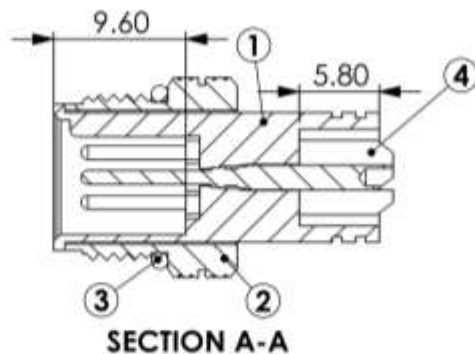

V. 1.0

核准:
aprvid by:

SkyShyr

No.	Description	Material	Treat	Q'ty
4	Terminals	Brass	Gold Ptd.	3
3	Ring	NBR		1
2	Screw Cap	Brass	Nickel Ptd.	1
1	Housing	PBT+GF15%		1

俞昌有限公司 YEU TSANG CO. LTD.	品名: ITEM :	3P M12 WATER TIGHT CABLE PLUG MOLDING TYPE			一般公差	SHEET: 1 1	單位: unit:	mm	日期: date:	'07/01/23	繪圖: drwn by:	DanielShyr
	料號: PART NO.	WP1203PMR	圖號: DRW NO.				.X +/-0.25 .XX +/-0.10	比例: scale:	2 : 1	版本: version:	V. 1.0	核准: aprvid by:

4	Terminals	Brass	Gold Ptd.	4
3	Ring	NBR		1
2	Screw Cap	Brass	Nickel Ptd.	1
1	Housing	PBT+GF15%		1
No.	Description	Material	Treat	Q'ty

俞昌有限公司
YEU TSANG CO. LTD.

品名: **4P M12 WATER TIGHT CABLE PLUG MOLDING TYPE**
ITEM :
料號: **WP1204PMR**
PART NO:
圖號:
DRW NO.

一般公差
.X ± 0.25
.XX ± 0.10

單位: mm
unit: mm
比例: 2:1
scale:

日期: '07/01/23
date:
版本: V. 1.0
version:

繪圖: DanielShyr
drwn by:
核准: SkyShyr
aprld by:

4	Terminals	Brass	Gold Ptd.	5
3	Ring	NBR		1
2	Screw Cap	Brass	Nickel Ptd.	1
1	Housing	PBT+GF15%		1
No.	Description	Material	Treat	Q'ty

俞昌有限公司 YEU TSANG CO. LTD.	品名: ITEM :	5P M12 WATER TIGHT CABLE PLUG MOLDING TYPE			一般公差	SHEET: 1 1	單位: unit:	mm	日期: date:	'07/01/23	繪圖: drwn by:	DanielShyr
	料號: PART NO.	WP1205PMR	圖號: DRW NO.				.X +/0.25 .XX +/0.10	比例: scale:	2 : 1	版本: version:	V. 1.0	核准: aprvld by: