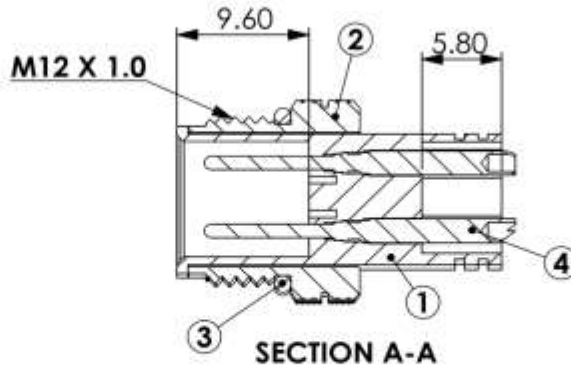

WATERPROOF CONNECTORS

- **IP67 M12 CABLE PLUGS**
- **2.3.4.5.8 PINS**
- **MOLDING TYPE**
- **WP1202PMR**
- **WP1203PMR**
- **WP1204PMR**
- **WP1205PMR**
- **WP1208PMR**
- **WP1208PMRZ**

No.	Description	Material	Treat	Q'ty
1	1202P Housing	PBT		1
2	Screw Cap	Brass	Nickel Ptd.	1
3	Ring	NBR		1
4	Terminals	Brass	Gold Ptd.	2

俞昌有限公司
YEU TSANG CO. LTD.

品名:
ITEM :
料號:
PART NO.

**2P M12 WATER TIGHT
CABLE PLUG**

WP1202PMR

圖號:
DRW NO.

一般公差
.X ± 0.25
.XX ± 0.10

SHEET:
1
1

單位:
unit:

V. 1.0

核准:
aprvid by:

SkyShyr

No.	Description	Material	Treat	Q'ty
4	Terminals	Brass	Gold Ptd.	3
3	Ring	NBR		1
2	Screw Cap	Brass	Nickel Ptd.	1
1	Housing	PBT+GF15%		1

俞昌有限公司 YEU TSANG CO. LTD.	品名: ITEM :	3P M12 WATER TIGHT CABLE PLUG MOLDING TYPE			一般公差	SHEET: 1 1	單位: unit:	mm	日期: date:	'07/01/23	繪圖: drwn by:	DanielShyr
	料號: PART NO.	WP1203PMR	圖號: DRW NO.				.X +/-0.25 .XX +/-0.10	比例: scale:	2 : 1	版本: version:	V. 1.0	核准: aprvid by:

俞昌有限公司 YEU TSANG CO. LTD.	品名: ITEM :	5P M12 WATER TIGHT CABLE PLUG MOLDING TYPE			一般公差	SHEET: 1 1	單位: unit:	mm	日期: date:	'07/01/23	繪圖: drwn by:	DanielShyr
	料號: PART NO.	WP1205PMR	圖號: DRW NO.				.X +/0.25 .XX +/0.10	比例: scale:	2 : 1	版本: version:	V. 1.0	核准: aprvld by: