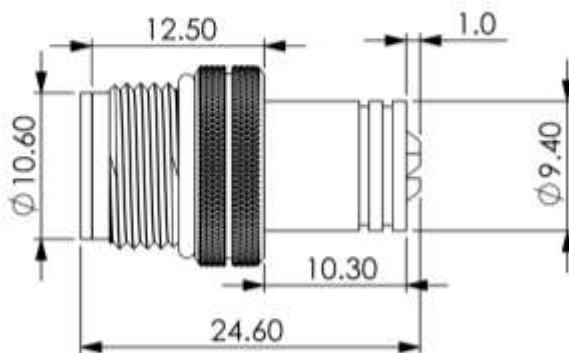

V. 1.0

核准:
aprvid by:

SkyShyr

No.	Description	Material	Treat	Q'ty
4	Terminals	Brass	Gold Ptd.	3
3	Ring	NBR		1
2	Screw Cap	Brass	Nickel Ptd.	1
1	Housing	PBT+GF15%		1

俞昌有限公司 YEU TSANG CO. LTD.	品名: ITEM :	3P M12 WATER TIGHT CABLE PLUG MOLDING TYPE			一般公差	SHEET: 1 1	單位: unit:	mm	日期: date:	'07/01/23	繪圖: drwn by:	DanielShyr
	料號: PART NO.	WP1203PMR	圖號: DRW NO.				.X +/-0.25 .XX +/-0.10	比例: scale:	2 : 1	版本: version:	V. 1.0	核准: aprvid by:

4	Terminals	Brass	Gold Ptd.	4
3	Ring	NBR		1
2	Screw Cap	Brass	Nickel Ptd.	1
1	Housing	PBT+GF15%		1
No.	Description	Material	Treat	Q'ty

俞昌有限公司
YEU TSANG CO. LTD.

品名: **4P M12 WATER TIGHT CABLE PLUG MOLDING TYPE**
ITEM :
料號: **WP1204PMR**
PART NO:
圖號:
DRW NO.

一般公差
.X ± 0.25
.XX ± 0.10

單位: mm
unit: mm
比例: 2:1
scale:

日期: '07/01/23
date:
版本: V. 1.0
version:

繪圖: DanielShyr
drwn by:
核准: SkyShyr
aprld by:

4	Terminals	Brass	Gold Ptd.	5
3	Ring	NBR		1
2	Screw Cap	Brass	Nickel Ptd.	1
1	Housing	PBT+GF15%		1
No.	Description	Material	Treat	Q'ty

俞昌有限公司 YEU TSANG CO. LTD.	品名: ITEM :	5P M12 WATER TIGHT CABLE PLUG MOLDING TYPE			一般公差	SHEET: 1 1	單位: unit:	mm	日期: date:	'07/01/23	繪圖: drwn by:	DanielShyr
	料號: PART NO.	WP1205PMR	圖號: DRW NO.				.X +/0.25 .XX +/0.10	比例: scale:	2 : 1	版本: version:	V. 1.0	核准: aprvld by: