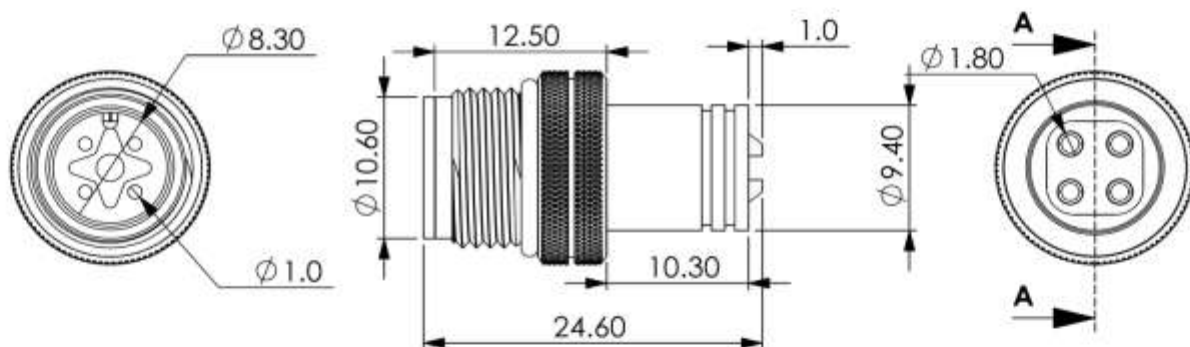

V. 1.0

核准:
aprvid by:

SkyShyr

No.	Description	Material	Treat	Q'ty
4	Terminals	Brass	Gold Ptd.	3
3	Ring	NBR		1
2	Screw Cap	Brass	Nickel Ptd.	1
1	Housing	PBT+GF15%		1

俞昌有限公司 YEU TSANG CO. LTD.	品名: ITEM :	3P M12 WATER TIGHT CABLE PLUG MOLDING TYPE			一般公差	SHEET: 1 1	單位: unit:	mm	日期: date:	'07/01/23	繪圖: drwn by:	DanielShyr
	料號: PART NO.	WP1203PMR	圖號: DRW NO.				.X +/-0.25 .XX +/-0.10	比例: scale:	2 : 1	版本: version:	V. 1.0	核准: aprvid by: