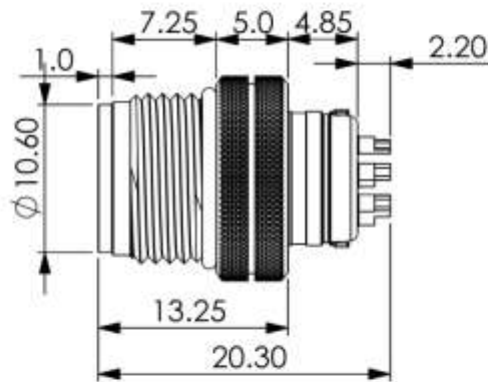

SECTION A-A

5	TERMINALS	Brass	Gold Flash	8
4	HOUSING	PBT +30%GF		1
3	SHIELD COVER	Zn Alloy	Tin Ptd.	1
2	O RING	NBR		1
1	SCREW CAP	Brass	Nickel Ptd.	1

No.	Description	Material	Treat	Q'ty

俞昌有限公司 YEU TSANG CO. LTD.		品名: ITEM :	8P M12 WATER TIGHT CABLE PLUG MOLDING TYPE			一般公差 X +/-0.25 .XX +/-0.10	SHEET: 	單位: unit:	mm	日期: date:	'07/01/23	繪圖: drwn by:	DanielShyr							
		料號: PART NO	WP1208PMRZ	圖號: DRW NO.											比例: scale:	2 : 1	版本: version:	V. 1.0	核准: apr/ld by:	SkyShyr