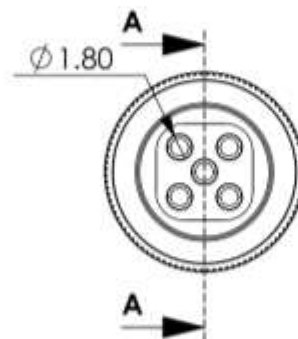

V. 1.0

核准:
aprvid by:

SkyShyr

No.	Description	Material	Treat	Q'ty
4	Terminals	Brass	Gold Ptd.	3
3	Ring	NBR		1
2	Screw Cap	Brass	Nickel Ptd.	1
1	Housing	PBT+GF15%		1

俞昌有限公司 YEU TSANG CO. LTD.	品名: ITEM :	3P M12 WATER TIGHT CABLE PLUG MOLDING TYPE			一般公差	SHEET: 1 1	單位: unit:	mm	日期: date:	'07/01/23	繪圖: drwn by:	DanielShyr
	料號: PART NO.	WP1203PMR	圖號: DRW NO.				.X +/-0.25 .XX +/-0.10	比例: scale:	2 : 1	版本: version:	V. 1.0	核准: aprvid by:

4	Terminals	Brass	Gold Ptd.	4
3	Ring	NBR		1
2	Screw Cap	Brass	Nickel Ptd.	1
1	Housing	PBT+GF15%		1
No.	Description	Material	Treat	Q'ty

俞昌有限公司
YEU TSANG CO. LTD.

品名: **4P M12 WATER TIGHT CABLE PLUG MOLDING TYPE**
ITEM :
料號: **WP1204PMR**
PART NO:
圖號:
DRW NO.

一般公差
.X ± 0.25
.XX ± 0.10

單位: mm
unit: mm
比例: 2:1
scale:

日期: '07/01/23
date:
版本: V. 1.0
version:

繪圖: DanielShyr
drwn by:
核准: SkyShyr
aprld by:

4	Terminals	Brass	Gold Ptd.	5
3	Ring	NBR		1
2	Screw Cap	Brass	Nickel Ptd.	1
1	Housing	PBT+GF15%		1
No.	Description	Material	Treat	Q'ty

俞昌有限公司 YEU TSANG CO. LTD.	品名: ITEM :	5P M12 WATER TIGHT CABLE PLUG MOLDING TYPE			一般公差	SHEET: 1 1	單位: unit:	mm	日期: date:	'07/01/23	繪圖: drwn by:	DanielShyr
	料號: PART NO.	WP1205PMR	圖號: DRW NO.				.X +/0.25 .XX +/0.10	比例: scale:	2 : 1	版本: version:	V. 1.0	核准: aprvld by: