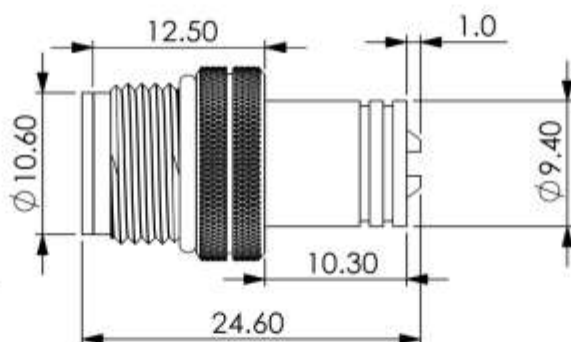

俞昌有限公司
YEU TSANG CO. LTD.

品名:
ITEM :
料號:
PART NO.

**2P M12 WATER TIGHT
CABLE PLUG**

WP1202PMR

圖號:
DRW NO.

一般公差
.X ± 0.25
.XX ± 0.10

SHEET:
1
1

單位:
unit:

mm

日期:
date:

'07/01/23

繪圖:
drwn by:

DanielShyr

比例:
scale:

2 : 1

版本:
version:

V. 1.0

核准:
aprvid by:

SkyShyr

No.	Description	Material	Treat	Q'ty
4	Terminals	Brass	Gold Ptd.	3
3	Ring	NBR		1
2	Screw Cap	Brass	Nickel Ptd.	1
1	Housing	PBT+GF15%		1

俞昌有限公司 YEU TSANG CO. LTD.	品名: ITEM :	3P M12 WATER TIGHT CABLE PLUG MOLDING TYPE			一般公差	SHEET: 1 1	單位: unit:	mm	日期: date:	'07/01/23	繪圖: drwn by:	DanielShyr
	料號: PART NO.	WP1203PMR	圖號: DRW NO.				.X +/-0.25 .XX +/-0.10	比例: scale:	2 : 1	版本: version:	V. 1.0	核准: aprvid by:

4	Terminals	Brass	Gold Ptd.	4
3	Ring	NBR		1
2	Screw Cap	Brass	Nickel Ptd.	1
1	Housing	PBT+GF15%		1
No.	Description	Material	Treat	Q'ty

俞昌有限公司
YEU TSANG CO. LTD.

品名: **4P M12 WATER TIGHT CABLE PLUG MOLDING TYPE**
ITEM :
料號: **WP1204PMR**
PART NO:
圖號:
DRW NO.