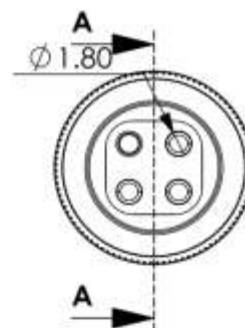

mm

日期:
date:

'07/01/23

繪圖:
drwn by:

DanielShyr

比例:
scale:

2 : 1

版本:
version:

V. 1.0

核准:
aprvid by:

SkyShyr

No.	Description	Material	Treat	Q'ty
4	Terminals	Brass	Gold Ptd.	3
3	Ring	NBR		1
2	Screw Cap	Brass	Nickel Ptd.	1
1	Housing	PBT+GF15%		1

俞昌有限公司 YEU TSANG CO. LTD.	品名: ITEM :	3P M12 WATER TIGHT CABLE PLUG MOLDING TYPE			一般公差	SHEET: 1 1	單位: unit:	mm	日期: date:	'07/01/23	繪圖: drwn by:	DanielShyr
	料號: PART NO.	WP1203PMR	圖號: DRW NO.				.X +/-0.25 .XX +/-0.10	比例: scale:	2 : 1	版本: version:	V. 1.0	核准: aprvid by:

一般公差
.X ± 0.25
.XX ± 0.10

單位: mm
unit: mm
比例: 2:1
scale:

日期: '07/01/23
date:
版本: V. 1.0
version:

繪圖: DanielShyr
drwn by:
核准: SkyShyr
aprld by:

4	Terminals	Brass	Gold Ptd.	5
3	Ring	NBR		1
2	Screw Cap	Brass	Nickel Ptd.	1
1	Housing	PBT+GF15%		1
No.	Description	Material	Treat	Q'ty

俞昌有限公司 YEU TSANG CO. LTD.	品名: ITEM :	5P M12 WATER TIGHT CABLE PLUG MOLDING TYPE			一般公差	SHEET: 1 1	單位: unit:	mm	日期: date:	'07/01/23	繪圖: drwn by:	DanielShyr
	料號: PART NO.	WP1205PMR	圖號: DRW NO.				.X +/0.25 .XX +/0.10	比例: scale:	2 : 1	版本: version:	V. 1.0	核准: aprvld by: