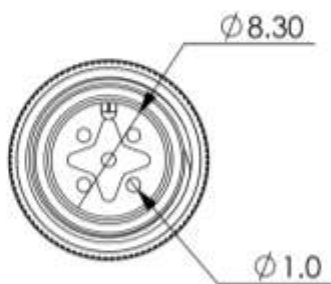

V. 1.0

核准:
aprvid by:

SkyShyr

No.	Description	Material	Treat	Q'ty
4	Terminals	Brass	Gold Ptd.	3
3	Ring	NBR		1
2	Screw Cap	Brass	Nickel Ptd.	1
1	Housing	PBT+GF15%		1

俞昌有限公司 YEU TSANG CO. LTD.	品名: ITEM :	3P M12 WATER TIGHT CABLE PLUG MOLDING TYPE			一般公差	SHEET: 1 1	單位: unit:	mm	日期: date:	'07/01/23	繪圖: drwn by:	DanielShyr
	料號: PART NO.	WP1203PMR	圖號: DRW NO.				.X +/-0.25 .XX +/-0.10	比例: scale:	2 : 1	版本: version:	V. 1.0	核准: aprvid by:

4	Terminals	Brass	Gold Ptd.	4
3	Ring	NBR		1
2	Screw Cap	Brass	Nickel Ptd.	1
1	Housing	PBT+GF15%		1
No.	Description	Material	Treat	Q'ty

俞昌有限公司
YEU TSANG CO. LTD.

品名: **4P M12 WATER TIGHT CABLE PLUG MOLDING TYPE**
ITEM :
料號: **WP1204PMR**
PART NO:
圖號:
DRW NO.

一般公差
.X ± 0.25
.XX ± 0.10

單位: mm
unit: mm
比例: 2:1
scale:

日期: '07/01/23
date:
版本: V. 1.0
version:

繪圖: DanielShyr
drwn by:
核准: SkyShyr
aprld by:

4	Terminals	Brass	Gold Ptd.	5
3	Ring	NBR		1
2	Screw Cap	Brass	Nickel Ptd.	1
1	Housing	PBT+GF15%		1
No.	Description	Material	Treat	Q'ty

俞昌有限公司 YEU TSANG CO. LTD.	品名: ITEM :	5P M12 WATER TIGHT CABLE PLUG MOLDING TYPE			一般公差	SHEET: 1 1	單位: unit:	mm	日期: date:	'07/01/23	繪圖: drwn by:	DanielShyr
	料號: PART NO.	WP1205PMR	圖號: DRW NO.				.X +/0.25 .XX +/0.10	比例: scale:	2 : 1	版本: version:	V. 1.0	核准: aprvld by: